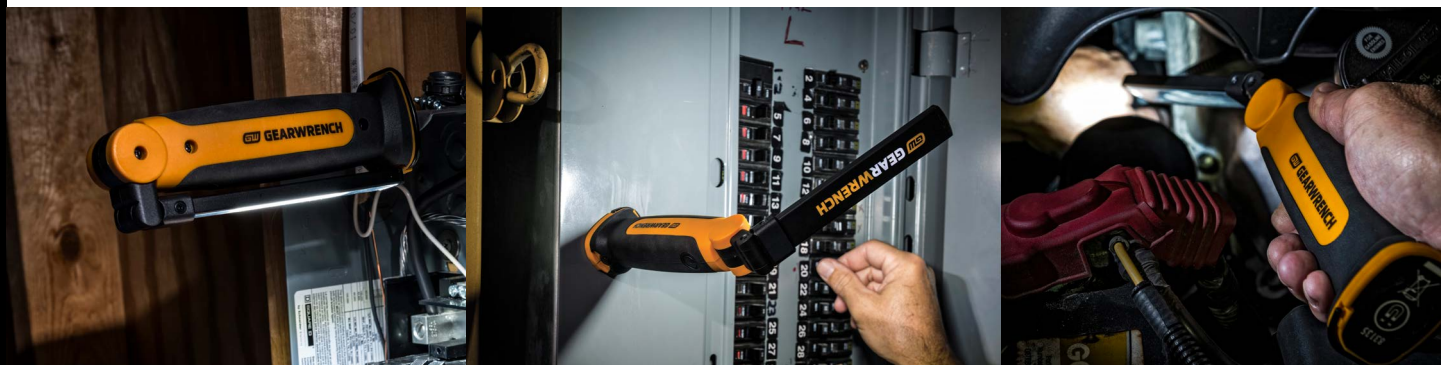

Ultra-Thin Flex-Head Work Light

83135

- Constant Current Feature:
 - Delivers the Rated Lumens Until the Battery Runs Out
 - Doesn't Dim Over Time During Use
- 500 Lumens High, 250 Lumens Low Setting
- Flex-Head Folds Against the Body for Storage and Better Portability

- Magnet in Base for Easy Positioning
- Hang Hook Integrated in Base

- 30 Lumen Top Light

- Ultra-Thin Flex-Head Directs Light into Hard to Reach Places
- Flex-Head 0.8" wide x 0.28" thick

- Low Battery Warning: Main Light Flashes When 5 Minutes of Power is Remaining
- Memory Function: 5 Seconds After Turning On the Setting Will Be Saved. Next Time the Light is Turned On It Will Be At the Last Setting
- Durable Jack Plug Charging Port
- Charging Indicator Light (red charging, green charged)

Ultra-Thin Flex-Head Work Light

83134

- Constant Current Feature:
 - Delivers the Rated Lumens Until the Battery Runs Out
 - Doesn't Dim Over Time During Use
- 150 Lumens High, 75 Lumens Low Setting
- Flex-Head Folds Against the Body for Storage and Better Portability

• Integrated Belt Hook

• Magnet in Base for Easy Positioning

• Hang Hook Integrated in Base

• 30 Lumen Top Light

• Ultra-Thin Flex-Head Directs Light into Hard to Reach Places
• Flex-Head 0.58" wide x 0.26" thick