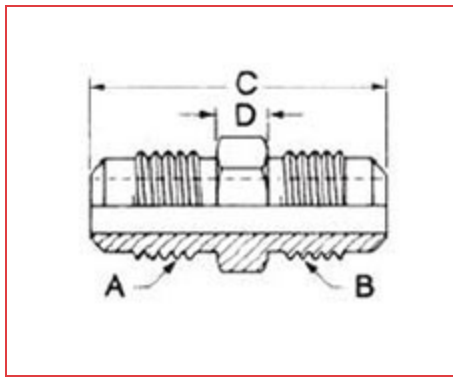

ITEM # A 00325, 45° FLARE FITTINGS - CONNECTORS - UNION- FLARE TO FLARE

[Specifications](#) | [Dimensions](#) | [Packaging](#)

Specifications

Universal Category Code	U2-4
Connection Size	1/4 in
End Type	Flare
Second Connection Size	1/4 in
Second End Type	Flare
MAP	48 bar 700 psi
Weight	0.026 lb

Dimensions

A	1/4 in
B	1/4 in
C	1.19 in
D	0.19 in
HEX	7/16 in

Packaging**Box (Qty)**

25