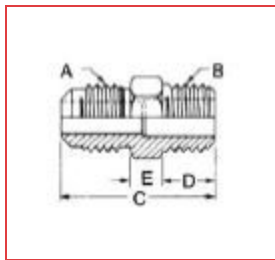

ITEM # A 00330, 45° FLARE FITTINGS - CONNECTORS - HALF UNION - FLARE TO NPTFE

[Specifications](#) | [Dimensions](#) | [Packaging](#)

Specifications

Universal Category Code	U1-4A
Connection Size	1/4 in
End Type	Flare
Second Connection Size	1/8 in
Second End Type	NPTFE
MAP	48 bar 700 psi
Weight	0.03 lb

Dimensions

A	1/4 in
----------	--------

B	1/8 in
C	1.06 in
D	0.38 in
E	0.19 in
Hex (in)	7/16

Packaging

Box (Qty)	25
------------------	----