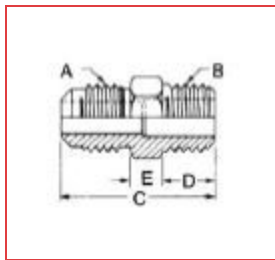

ITEM # A 00332, 45° FLARE FITTINGS - CONNECTORS - HALF UNION - FLARE TO NPTFE

[Specifications](#) | [Dimensions](#) | [Packaging](#)

Specifications

Universal Category Code	U1-6B
Connection Size	3/8 in
End Type	Flare
Second Connection Size	1/4 in
Second End Type	NPTFE
MAP	48 bar 700 psi
Weight	0.08 lb

Dimensions

A	3/8 in
----------	--------

B	1/4 in
C	1.44 in
D	0.56 in
E	1/4 in
Hex (in)	5/8

Packaging

Box (Qty)	25
------------------	----