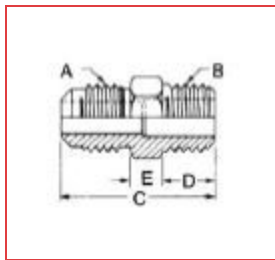

ITEM # A 00334, 45° FLARE FITTINGS - CONNECTORS - HALF UNION - FLARE TO NPTFE

[Specifications](#) | [Dimensions](#) | [Packaging](#)

Specifications

Universal Category Code	U1-8C
Connection Size	1/2 in
End Type	Flare
Second Connection Size	3/8 in
Second End Type	NPTFE
MAP	48 bar 700 psi
Weight	0.12 lb

Dimensions

A	1/2 in
----------	--------

B	3/8 in
C	1.63 in
D	0.56 in
E	0.31 in
Hex (in)	3/4

Packaging

Box (Qty)	10
------------------	----