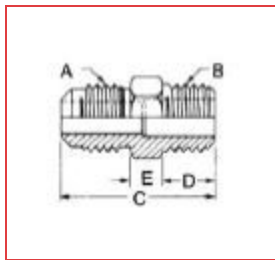

ITEM # A 01199, 45° FLARE FITTINGS - CONNECTORS - HALF UNION - FLARE TO NPTFE

[Specifications](#) | [Dimensions](#) | [Packaging](#)

Specifications

Universal Category Code	U1-6C
Connection Size	3/8 in
End Type	Flare
Second Connection Size	3/8 in
Second End Type	NPTFE
MAP	48 bar 700 psi
Weight	0.09 lb

Dimensions

A	3/8 in
----------	--------

B	3/8 in
C	1.44 in
D	0.56 in
E	1/4 in
Hex (in)	11/16

Packaging

Box (Qty)	25
------------------	----