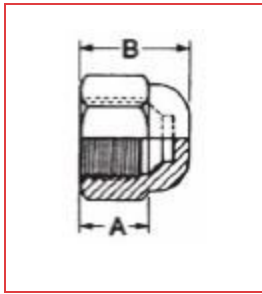

ITEM # A 04545, 45° FLARE FITTINGS - FLARE SEAL CAP

[Specifications](#) | [Dimensions](#) | [Packaging](#)

Specifications

Universal Category Code	N5-6
Connection Size	3/8 in
End Type	Flare
MAP	48 bar 700 psi
Weight	0.045 lb

Dimensions

A	0.44 in
B	0.69 in