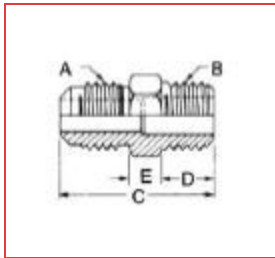

ITEM # A 04780, 45° FLARE FITTINGS - CONNECTORS - HALF UNION - FLARE TO NPTFE

[Specifications](#) | [Dimensions](#) | [Packaging](#)

Specifications

Universal Category Code	U1-8D
Connection Size	1/2 in
End Type	Flare
Second Connection Size	1/2 in
Second End Type	NPTFE
MAP	48 bar 700 psi
Weight	0.16 lb

Dimensions

A	1/2 in
----------	--------

B	1/2 in
C	1.81 in
D	0.75 in
E	0.31 in
Hex (in)	7/8

Packaging

Box (Qty)	10
------------------	----