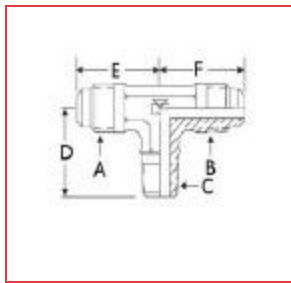

## ITEM # A 04859, 45° FLARE FITTINGS - TEES - TWO-WAY

[Specifications](#) | [Dimensions](#) | [Packaging](#)

### Specifications

<b>Universal Category Code</b>	T1-4B
<b>Connection Size</b>	1/4 in
<b>End Type</b>	Flare
<b>Second Connection Size</b>	1/4 in
<b>Second End Type</b>	Flare
<b>Third Connection Size</b>	1/4 in
<b>Third End Type</b>	NPTFE
<b>MAP</b>	48 bar 700 psi
<b>Weight</b>	0.080 lb

## Dimensions

<b>A</b>	1/4 in
<b>B</b>	1/4 in
<b>C</b>	0.25 in
<b>D</b>	1.03 in
<b>E</b>	0.91 in
<b>F</b>	0.91 in