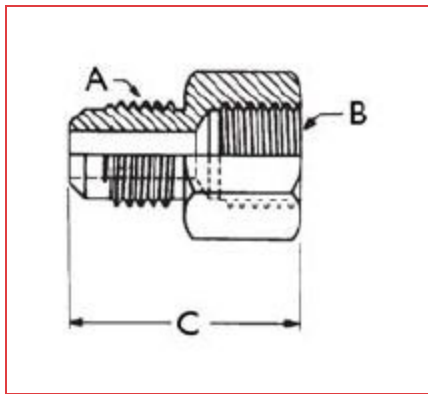

## ITEM # A 04888, 45° FLARE FITTINGS - CONNECTORS - INTERNAL FL TO EXTERNAL FL

[Specifications](#) | [Dimensions](#) | [Packaging](#)

### Specifications

<b>Universal Category Code</b>	UR3-68
<b>Connection Size</b>	1/2 in
<b>End Type</b>	Flare
<b>Second Connection Size</b>	3/8 in
<b>Second End Type</b>	Flare
<b>Weight</b>	0.110 lb

### Dimensions

<b>A</b>	1/2 in
<b>B</b>	3/8 in
<b>C</b>	1.41 in
<b>Hex</b>	13/16 in