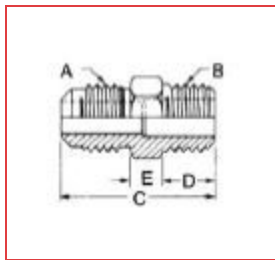

ITEM # A 04993, 45° FLARE FITTINGS - CONNECTORS - HALF UNION - FLARE TO NPTFE

[Specifications](#) | [Dimensions](#) | [Packaging](#)

Specifications

Universal Category Code	U1-6D
Connection Size	3/8 in
End Type	Flare
Second Connection Size	1/2 in
Second End Type	NPTFE
MAP	48 bar 700 psi
Weight	0.14 lb

Dimensions

A	3/8 in
----------	--------

B	1/2 in
C	1.69 in
D	0.75 in
E	0.31 in
Hex (in)	7/8

Packaging

Box (Qty)	25
------------------	----